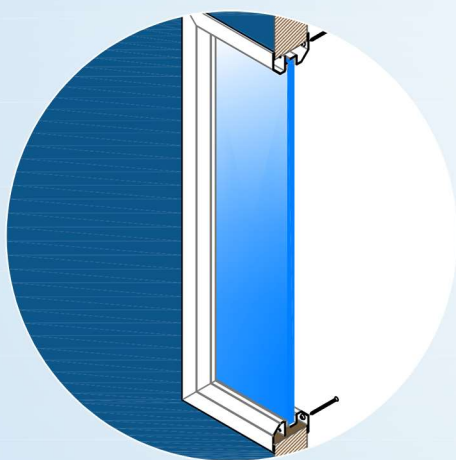

- Self-attaching Installation
- Low Profile Beveled Frames
- Vandal Proof & Max. Vision Design
- Tested for Fire Rating UL 10C
- Available for $\geq 44\text{mm}$ ($1 \frac{47}{64}$ " Thk Door

series **RECT.**

VP -	ORDER / CUTOUT Size		Frame O.D.	Glass Size	Exposed Size
□	8" x 30"	204 x 763	225 x 784	175 x 734	157 x 716
□	9" x 17"	233 x 436	254 x 457	204 x 407	186 x 389
□	10" x 20"	254 x 508	275 x 529	225 x 479	207 x 461
□	10" x 22"	254 x 559	275 x 580	225 x 530	207 x 512
□	10" x 30"	254 x 762	275 x 783	225 x 733	207 x 715

(mm)