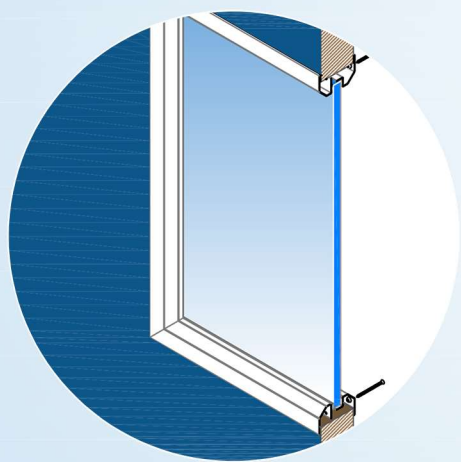

- Self-attaching Installation
- Low Profile Beveled Frames
- Vandal Proof & Max. Vision Design
- Tested for Fire Rating UL 10C
- Available for $\geq 44\text{mm}$ ($1 \frac{47}{64}$ " Thk Door

VP -	ORDER / CUTOUT Size	Frame O.D.	Glass Size	Exposed Size
□	18" x 32"	457 x 813	478 x 834	428 x 784
□	18" x 34"	457 x 864	478 x 885	428 x 835
□	19" x 31"	479 x 779	500 x 800	450 x 750
□	20" x 22"	508 x 559	529 x 580	479 x 530
□	20" x 24"	508 x 610	529 x 631	479 x 581

(mm)