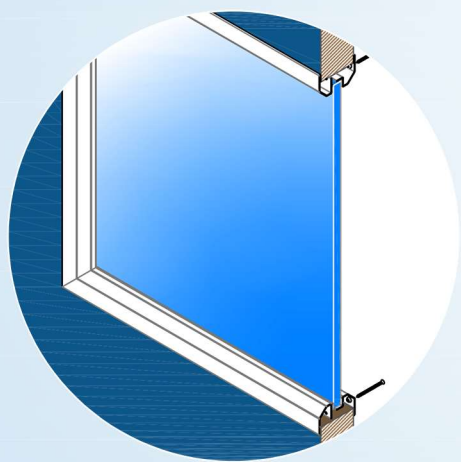

- Self-attaching Installation
- Low Profile Beveled Frames
- Vandal Proof & Max. Vision Design
- Tested for Fire Rating UL 10C
- Available for $\geq 44\text{mm}$ ($1 \frac{47}{64}$ " Thk Door

series R.

VP - C	ORDER / CUTOUT SIZE		Frame O.D.	Glass Size	Exposed Size
○	Φ 12"	Φ 305	Φ 326	Φ 276	Φ 258
○	Φ 18"	Φ 457	Φ 478	Φ 428	Φ 410

(mm)

- Self-attaching Installation
- Low Profile Beveled Frames
- Vandal Proof & Max. Vision Design
- Tested for Fire Rating UL 10C
- Available for $\geq 44\text{mm}$ ($1 \frac{47}{64}$ " Thk Door

VP -	ORDER / CUTOUT Size		Frame O.D.	Glass Size	Exposed Size
□	8" x 8"	204 x 204	225 x 225	175 x 175	157 x 157
□	10" x 10"	254 x 254	275 x 275	225 x 225	207 x 207
□	12" x 12"	305 x 305	326 x 326	276 x 276	258 x 258
□	12" x 12"	306 x 306	327 x 327	277 x 277	259 x 259
□	16" x 16"	406.5 x 406.5	427.5 x 427.5	377.5 x 377.5	359.5 x 359.5

(mm)

- Self-attaching Installation
- Low Profile Beveled Frames
- Vandal Proof & Max. Vision Design
- Tested for Fire Rating UL 10C
- Available for $\geq 44\text{mm}$ ($1 \frac{47}{64}$ " Thk Door

VP -	ORDER / CUTOUT Size	Frame O.D.	Glass Size	Exposed Size
□	18" x 18"	457 x 457	478 x 478	428 x 428
□	19" x 19"	487 x 487	508 x 508	458 x 458
□	20" x 20"	508 x 508	529 x 529	479 x 479
□	20" x 20"	509 x 509	530 x 530	480 x 480
□	24" x 24"	610 x 610	631 x 631	581 x 581
□	26" x 26"	660 x 660	681 x 681	631 x 631