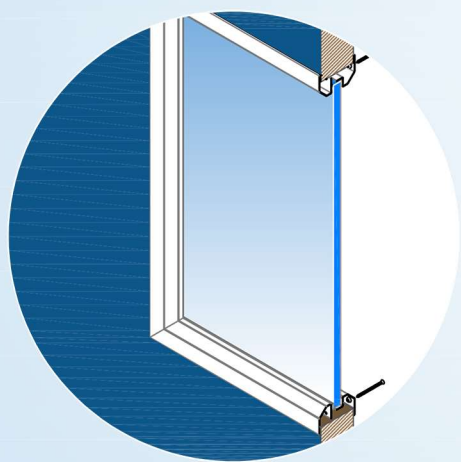

(mm)

- Self-attaching Installation
- Low Profile Beveled Frames
- Vandal Proof & Max. Vision Design
- Tested for Fire Rating UL 10C
- Available for $\geq 44\text{mm}$ ($1 \frac{47}{64}$ " Thk Door

VP -	ORDER / CUTOUT Size	Frame O.D.	Glass Size	Exposed Size
□	18" x 32"	457 x 813	478 x 834	428 x 784
□	18" x 34"	457 x 864	478 x 885	428 x 835
□	19" x 31"	479 x 779	500 x 800	450 x 750
□	20" x 22"	508 x 559	529 x 580	479 x 530
□	20" x 24"	508 x 610	529 x 631	479 x 581

(mm)

- Self-attaching Installation
- Low Profile Beveled Frames
- Vandal Proof & Max. Vision Design
- Tested for Fire Rating UL 10C
- Available for $\geq 44\text{mm}$ ($1 \frac{47}{64}$ " Thk Door

VP -	ORDER / CUTOUT Size	Frame O.D.	Glass Size	Exposed Size
□	20" x 26"	508 x 660	529 x 681	479 x 631
□	20" x 30"	508 x 762	529 x 783	479 x 733
□	20" x 32"	508 x 813	529 x 834	479 x 784
□	21" x 31"	529 x 779	550 x 800	500 x 750
□	22" x 28"	559 x 711	580 x 732	530 x 682