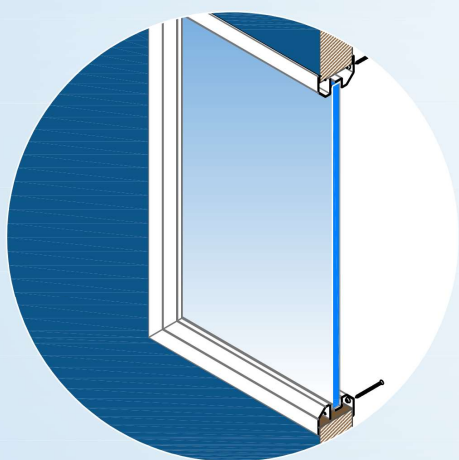

- Self-attaching Installation
- Low Profile Beveled Frames
- Vandal Proof & Max. Vision Design
- Tested for Fire Rating UL 10C
- Available for $\geq 44\text{mm}$ ($1 \frac{47}{64}$ ") Thk Door

series **RECT.**

VP -	ORDER / CUTOUT Size	Frame O.D.	Glass Size	Exposed Size
□	15" x 30"	381 x 762	402 x 783	352 x 733
□	16" x 22"	406 x 559	427 x 580	377 x 530
□	16" x 22"	406 x 711	427 x 732	377 x 682
□	16" x 30"	406 x 762	427 x 783	377 x 733
□	18" x 24"	457 x 610	478 x 631	428 x 581

(mm)