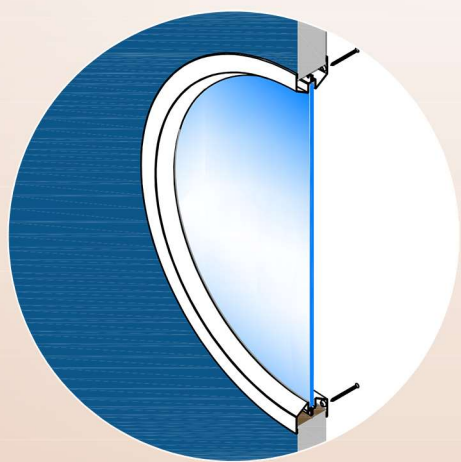

- Self-attaching Installation
- Low Profile Beveled Frames
- Vandal Proof & Max. Vision Design
- Tested for Fire Rating UL 10C
- Available for $\geq 44\text{mm}$ ($1 \frac{47}{64}$ " Thk Door

series R.

VP - C	ORDER / CUTOUT SIZE		Frame O.D.	Glass Size	Exposed Size
○	Φ 12"	Φ 305	Φ 326	Φ 276	Φ 258
○	Φ 18"	Φ 457	Φ 478	Φ 428	Φ 410

(mm)

- Self-attaching Installation
- Low Profile Beveled Frames
- Vandal Proof & Max. Vision Design
- Tested for Fire Rating UL 10C
- Available for $\geq 44\text{mm}$ ($1 \frac{47}{64}$ " Thk Door

VP -	ORDER / CUTOUT Size		Frame O.D.	Glass Size	Exposed Size
□	8" x 8"	204 x 204	225 x 225	175 x 175	157 x 157
□	10" x 10"	254 x 254	275 x 275	225 x 225	207 x 207
□	12" x 12"	305 x 305	326 x 326	276 x 276	258 x 258
□	12" x 12"	306 x 306	327 x 327	277 x 277	259 x 259
□	16" x 16"	406.5 x 406.5	427.5 x 427.5	377.5 x 377.5	359.5 x 359.5

(mm)

- Self-attaching Installation
- Low Profile Beveled Frames
- Vandal Proof & Max. Vision Design
- Tested for Fire Rating UL 10C
- Available for $\geq 44\text{mm}$ ($1 \frac{47}{64}$ " Thk Door

VP -	ORDER / CUTOUT Size	Frame O.D.	Glass Size	Exposed Size
□	18" x 18"	457 x 457	478 x 478	428 x 428
□	19" x 19"	487 x 487	508 x 508	458 x 458
□	20" x 20"	508 x 508	529 x 529	479 x 479
□	20" x 20"	509 x 509	530 x 530	480 x 480
□	24" x 24"	610 x 610	631 x 631	581 x 581
□	26" x 26"	660 x 660	681 x 681	631 x 631