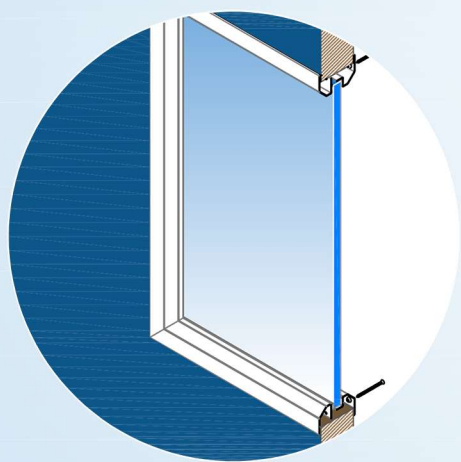

- Self-attaching Installation
- Low Profile Beveled Frames
- Vandal Proof & Max. Vision Design
- Tested for Fire Rating UL 10C
- Available for $\geq 44\text{mm}$ ($1 \frac{47}{64}$ " Thk Door

series **RECT.**

VP -	ORDER / CUTOUT Size	Frame O.D.	Glass Size	Exposed Size
□	24" x 32"	610 x 813	631 x 834	581 x 784
□	24" x 34"	610 x 864	631 x 885	581 x 835
□	24" x 36"	610 x 914	631 x 935	581 x 885
□	24" x 38"	610 x 965	631 x 986	581 x 936
□	25" x 31"	629 x 779	650 x 800	600 x 750

(mm)