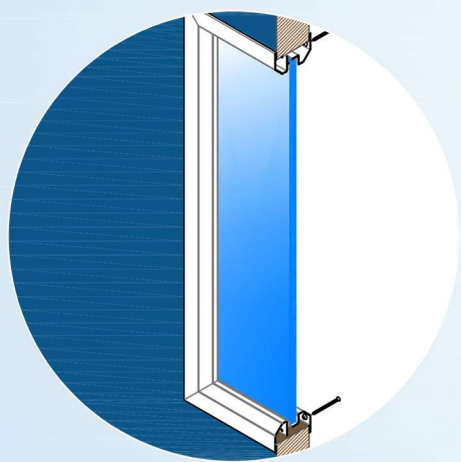

(mm)

- Self-attaching Installation
- Low Profile Beveled Frames
- Vandal Proof & Max. Vision Design
- Tested for Fire Rating UL 10C
- Available for $\geq 44\text{mm}$ ($1 \frac{47}{64}$ " Thk Door

VP -	ORDER / CUTOUT Size	Frame O.D.	Glass Size	Exposed Size
□	18" x 18"	457 x 457	478 x 478	428 x 428
□	19" x 19"	487 x 487	508 x 508	458 x 458
□	20" x 20"	508 x 508	529 x 529	479 x 479
□	20" x 20"	509 x 509	530 x 530	480 x 480
□	24" x 24"	610 x 610	631 x 631	581 x 581
□	26" x 26"	660 x 660	681 x 681	631 x 631

(mm)

- Self-attaching Installation
- Low Profile Beveled Frames
- Vandal Proof & Max. Vision Design
- Tested for Fire Rating UL 10C
- Available for $\geq 44\text{mm}$ ($1 \frac{47}{64}$ ") Thk Door

series **RECT.**