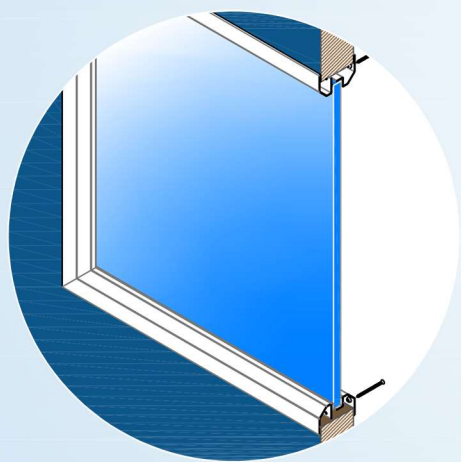

- Self-attaching Installation
- Low Profile Beveled Frames
- Vandal Proof & Max. Vision Design
- Tested for Fire Rating UL 10C
- Available for $\geq 44\text{mm}$ ($1 \frac{47}{64}$ " Thk Door

series R.

VP - C	ORDER / CUTOUT SIZE		Frame O.D.	Glass Size	Exposed Size
○	Φ 12"	Φ 305	Φ 326	Φ 276	Φ 258
○	Φ 18"	Φ 457	Φ 478	Φ 428	Φ 410

(mm)

- Self-attaching Installation
- Low Profile Beveled Frames
- Vandal Proof & Max. Vision Design
- Tested for Fire Rating UL 10C
- Available for $\geq 44\text{mm}$ ($1 \frac{47}{64}$ " Thk Door

(mm)

- Self-attaching Installation
- Low Profile Beveled Frames
- Vandal Proof & Max. Vision Design
- Tested for Fire Rating UL 10C
- Available for $\geq 44\text{mm}$ ($1 \frac{47}{64}$ " Thk Door

VP -	ORDER / CUTOUT Size	Frame O.D.	Glass Size	Exposed Size
□	18" x 18"	457 x 457	478 x 478	428 x 428
□	19" x 19"	487 x 487	508 x 508	458 x 458
□	20" x 20"	508 x 508	529 x 529	479 x 479
□	20" x 20"	509 x 509	530 x 530	480 x 480
□	24" x 24"	610 x 610	631 x 631	581 x 581
□	26" x 26"	660 x 660	681 x 681	631 x 631